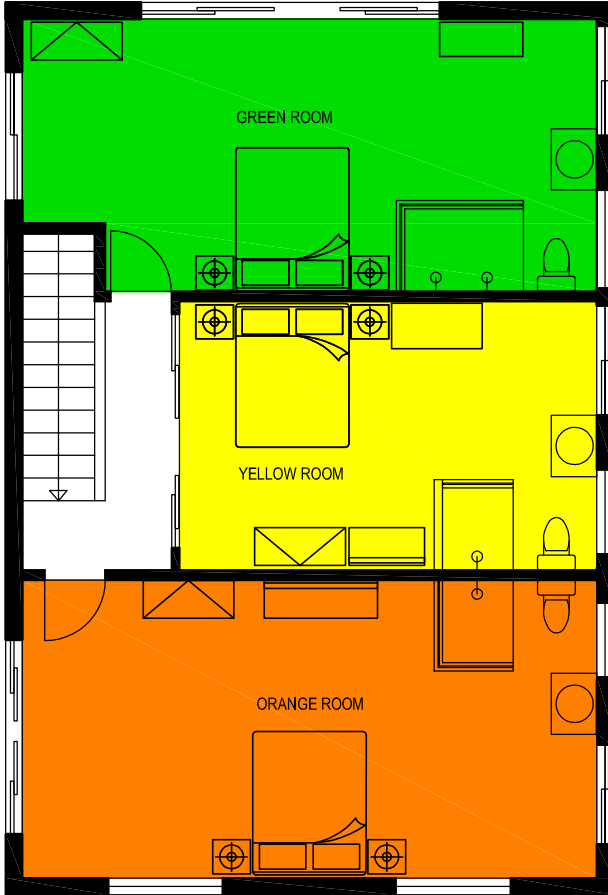

WOODEN DECK

GREEN ROOM

YELLOW ROOM

ORANGE ROOM

LIGHTNING COND.

11/09/16 16:48:13

1st. FLOOR PLAN